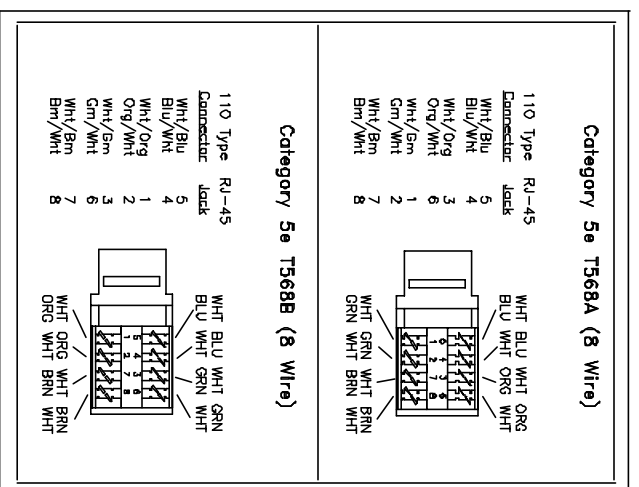

SPECIFICATION:

Standard: Meets and exceeds EIA/TIA 568B.2
 Category 5e Standard

Enclosure: UL 94V0 material

Color: Beige, Black, Blue, Green, Ivory,
 Orange, Red, White, Yellow

Wiring: T568A or T568B Universal Wiring

PART NUMBER KEYSTONE JACK

MK1-UE8-YY RJ-45/110, Category 5e UTP,
 T568A or T568B Universal Wiring

ELECTRICAL CHARACTERISTICS:

Case	Attenuation (dB)	Pair-to-Pair NEXT (dB)	Pair-to-Pair FEXT (dB)	Return Loss (dB)
Worst Best	0.09 0.055	44 64	37 65	22 32

FILE NO. E161797

Drawing Dimension Unit = Millimeter

Materials are subject to change without notice

UNICOM ELECTRIC, INC.

SCALE: DRAWN BY: ANDY

DATE: 02-09-01 REVISED 05-06-04

DESCRIPTION: Category 5e 110 Type Keystone Jack,
 Low Profile, Various Color

PART NO: MK1-UE8-YY DRAWING NO:
 (YY : BG,BK,BL,GN,IV,OR,RD,WT,YL) MK1UE8YY.DWG