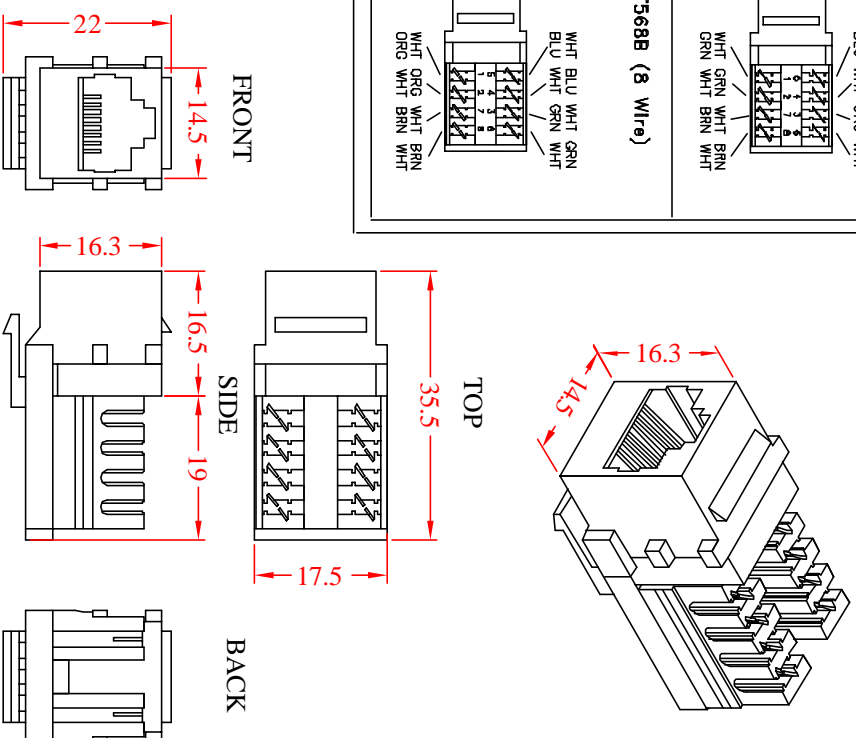

SPECIFICATION:

Standard: Meets and exceeds EIA/TIA 568B.2
 Category 5e Standard

Enclosure: UL 94V0 material

Color: Beige, Black, Blue, Green, Ivory,
 Orange, Red, White, Yellow

Wiring: T568A or T568B Universal Wiring

PART NUMBER KEYSTONE JACK

MK1-UE8-YY RJ-45/110, Category 5e UTP,
 T568A or T568B Universal Wiring

ELECTRICAL CHARACTERISTICS:

Case	Attenuation (dB)	Pair-to-Pair NEXT (dB)	Pair-to-Pair FEXT (dB)	Return Loss (dB)
Worst Best	0.09 0.055	44 64	37 65	22 32

FILE NO. E161797

Drawing Dimension Unit = Millimeter

Materials are subject to change without notice

UNICOM ELECTRIC, INC.

SCALE: DRAWN BY: ANDY

DATE: 02-09-01 REVISED 05-06-04

DESCRIPTION: Category 5e 110 Type Keystone Jack,
 Low Profile, Various Color

PART NO: MK1-UE8-YY DRAWING NO:
 (YY : BG,BK,BL,GN,IV,OR,RD,WT,YL) MK1UE8YY.DWG